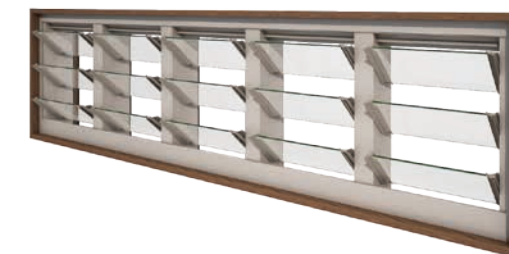

The Easyscreen Window System is suitable for external screen applications. The system complements the full range of Altair features including Powerlouvre, handle options as well as fixed lite bays, externally fixed screening, security bars and a high strength design for monsoonal regions. By using aluminium or frosted glass blades you can provide privacy and the tight sealing of Altair Louvres means that conversations can remain private.

Easyscreen™ Window System Features

- The Easyscreen Window is an integrated window system specifically designed for use with Altair Louvres, resulting in high wind and water penetration performance.
- Conforms to performance requirements of International Standards.
- Manufactured exclusively from stainless steel, aluminium and UV-stabilised industrial strength plastics to ensure years of trouble-free operation.
- Altair Louvres can be automated via a motor concealed within the Easyscreen Window System. Refer to Powerlouvre brochure for more information.
- Available fully assembled and ready for installation, on-site labour costs can be significantly reduced.
- A variety of size, colour and blade options available.
- Warranted for 7 years.

***Note** Altair Louvres can also be fitted into uPVC, timber and other aluminium surround frames if required.

A single louvre window bay contained within a single frame.

Multiple louvre window bays contained within a single frame, separated by mullions.