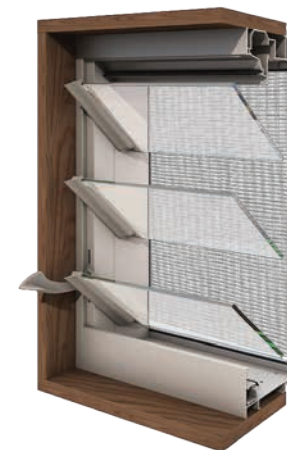

High Performance Louvre Windows

Maximising the flow of cool breezes throughout a home is the most essential component of passive design. With the incorporation of high performance Breezway Altair Louvre Windows on opposing walls, fresh, cool air can flow in one side of the room and hot, stale air can escape through the other. The indoor temperature of the building can be lowered naturally to assist the comfort of the room, which can effectively remove the need for electric air conditioning altogether.

The Easyscreen Window System is suitable for external screen applications. The system complements the full range of Altair features including Powerlouvre, handle options as well as fixed lite bays, externally fixed screening, security bars and a high strength design for monsoonal regions. By using aluminium or frosted glass blades you can provide privacy and the tight sealing of Altair Louvres means that conversations can remain private.

Easyscreen™ Window System Features

- The Easyscreen Window is an integrated window system specifically designed for use with Altair Louvres, resulting in high wind and water penetration performance.
- Conforms to performance requirements of International Standards.
- Manufactured exclusively from stainless steel, aluminium and UV-stabilised industrial strength plastics to ensure years of trouble-free operation.
- Altair Louvres can be automated via a motor concealed within the Easyscreen Window System. Refer to Powerlouvre brochure for more information.
- Available fully assembled and ready for installation, on-site labour costs can be significantly reduced.
- A variety of size, colour and blade options available.
- Warranted for 7 years.

***Note** Altair Louvres can also be fitted into uPVC, timber and other aluminium surround frames if required.

A single louvre window bay contained within a single frame.

Multiple louvre window bays contained within a single frame, separated by mullions.